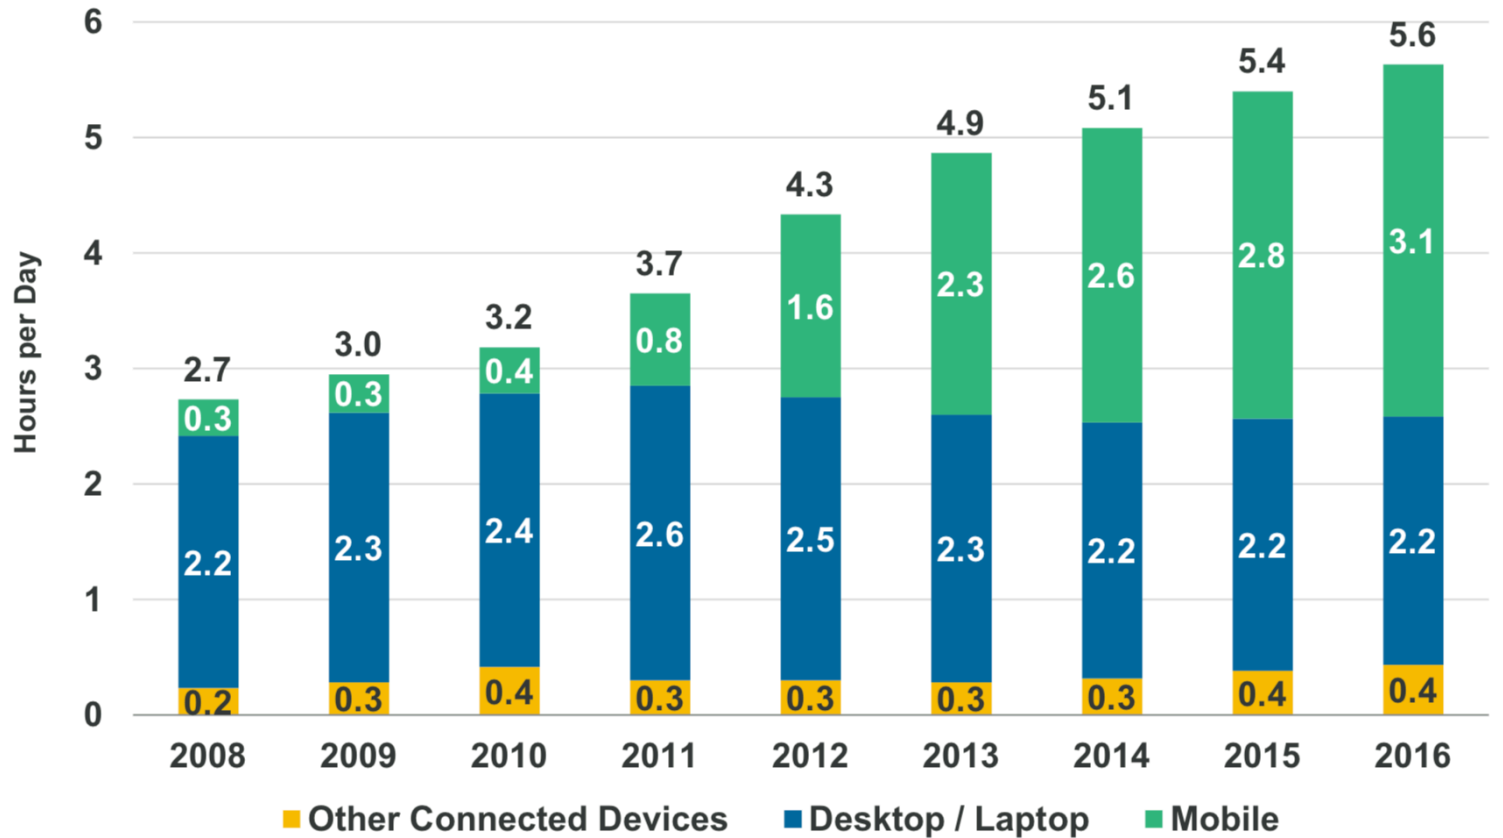

Mobile Trends

Time Spent per Adult User per Day with Digital Media, USA, 2008 – 2016