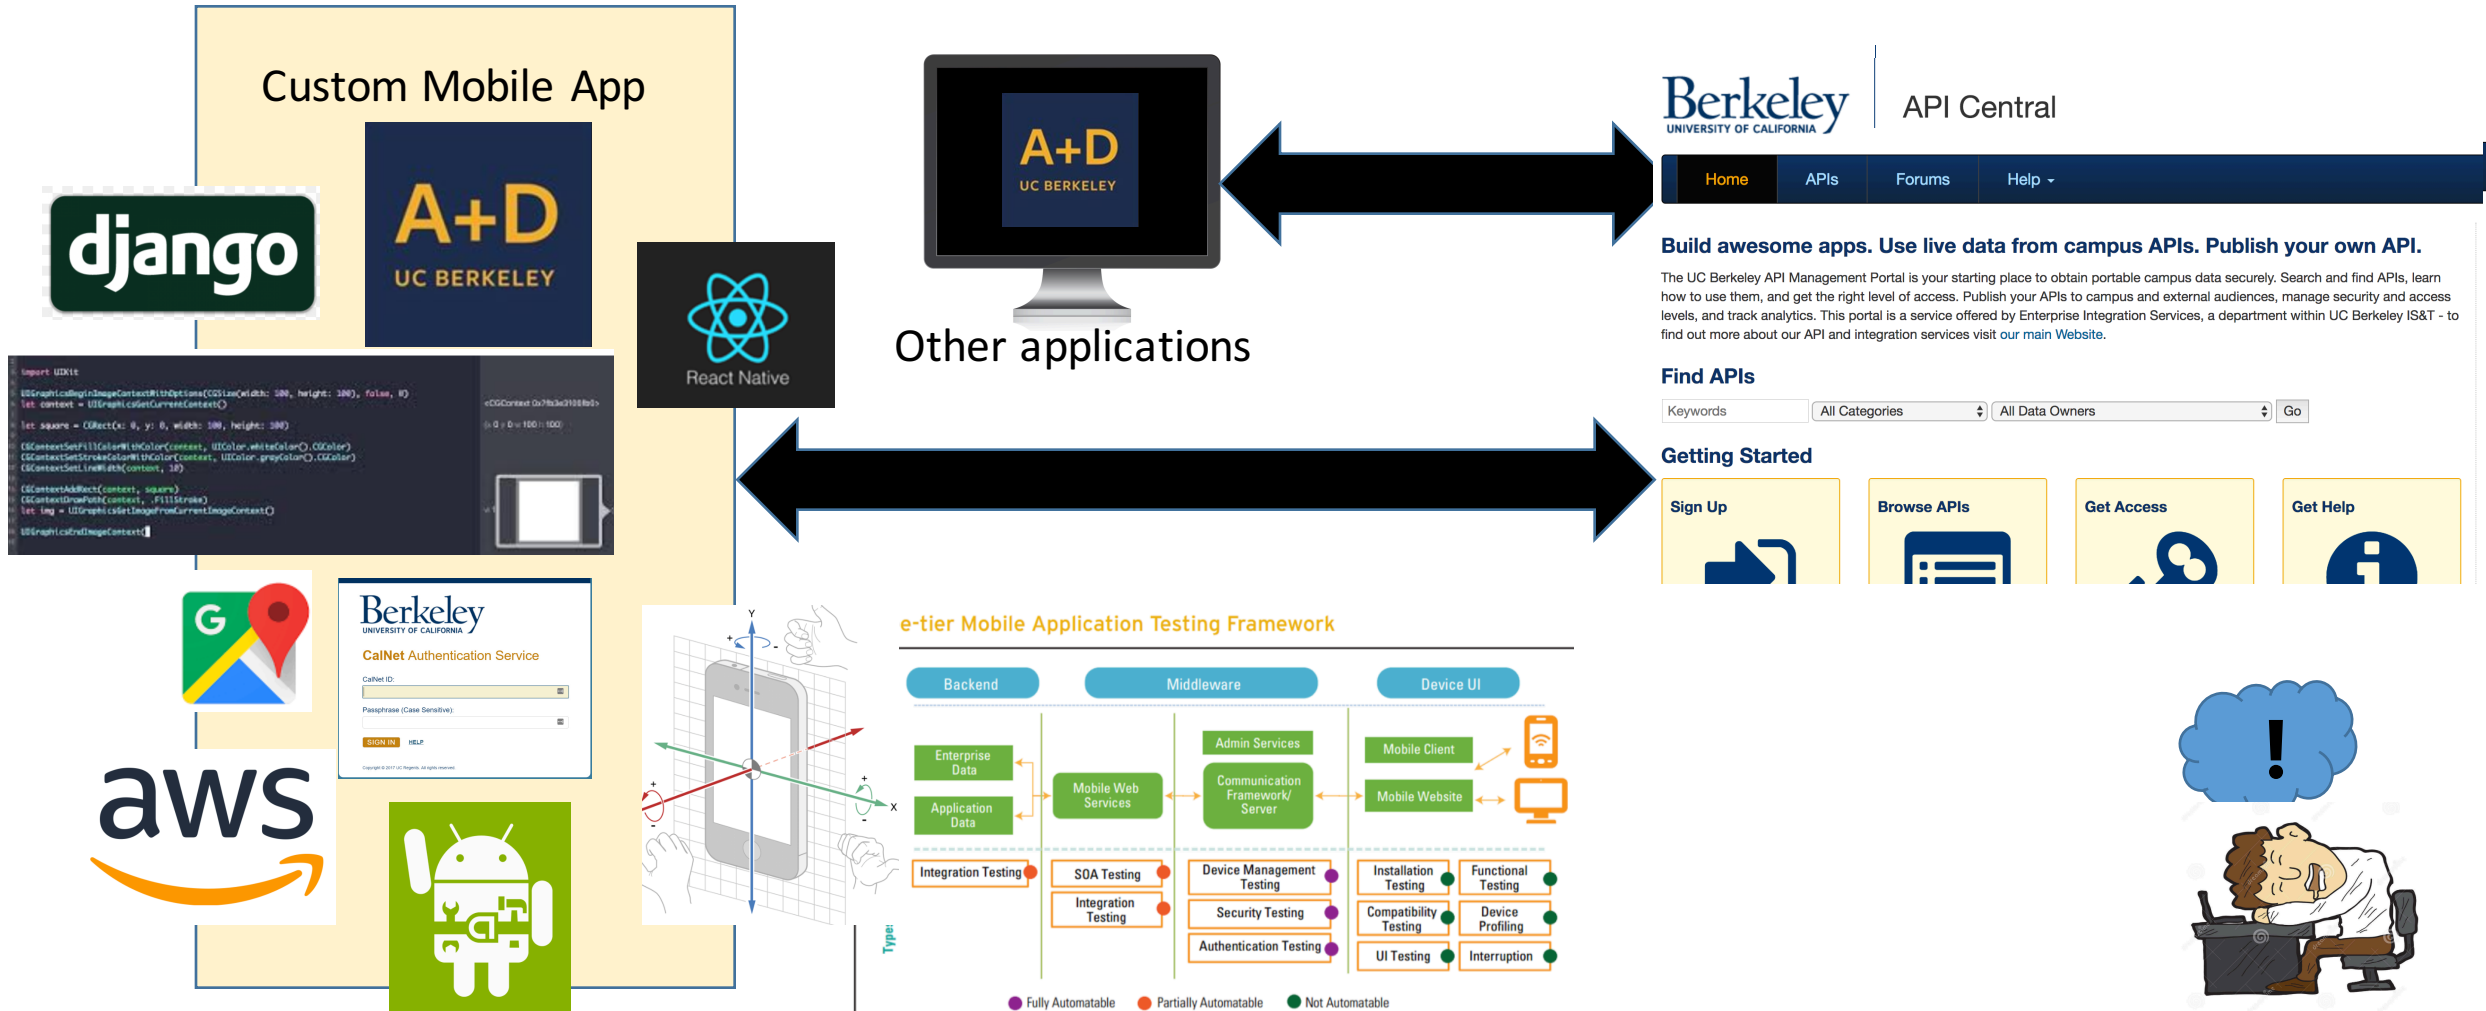

Building custom applications is expensive.