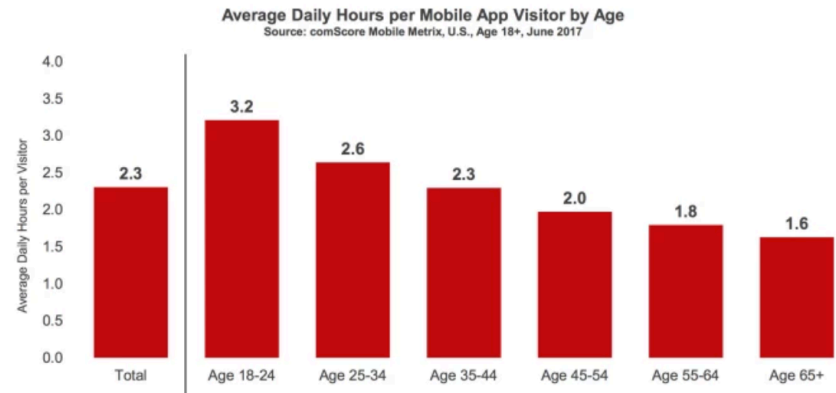

Digital Arts Engagement

Arts+Design 2018 Mobile Think Tank

**Bill Allison
University Chief Technology Officer
April 30, 2018**

Public Affairs & IT

Campus Digital Communications Strategy

% of U.S. adults who own the following devices

Source: Surveys conducted 2002-2018.

Mobile Trends

Time Spent per Adult User per Day with Digital Media, USA, 2008 – 2016

Infrastructure: Last Week Tonight with John Oliver (HBO)

INFRASTRUCTURE

▶ 🔊 18:16 / 21:13