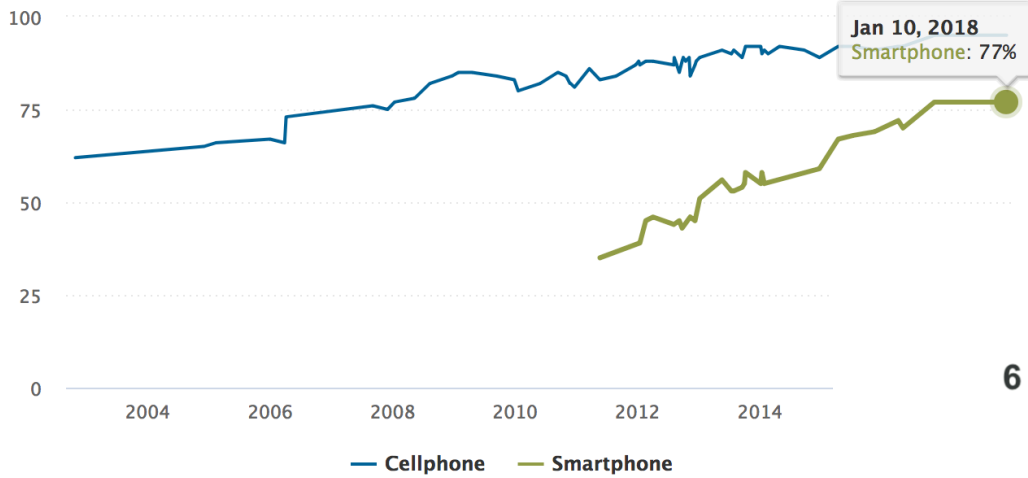

Digital Arts Engagement

Arts+Design 2018 Mobile Think Tank

**Bill Allison
University Chief Technology Officer
April 30, 2018**

Public Affairs & IT

Campus Digital Communications Strategy

% of U.S. adults who own the following devices

Source: Surveys conducted 2002-2018.

Mobile Trends

Time Spent per Adult User per Day with Digital Media, USA, 2008 – 2016

Infrastructure: Last Week Tonight with John Oliver (HBO)

INFRASTRUCTURE

▶ 🔊 18:16 / 21:13