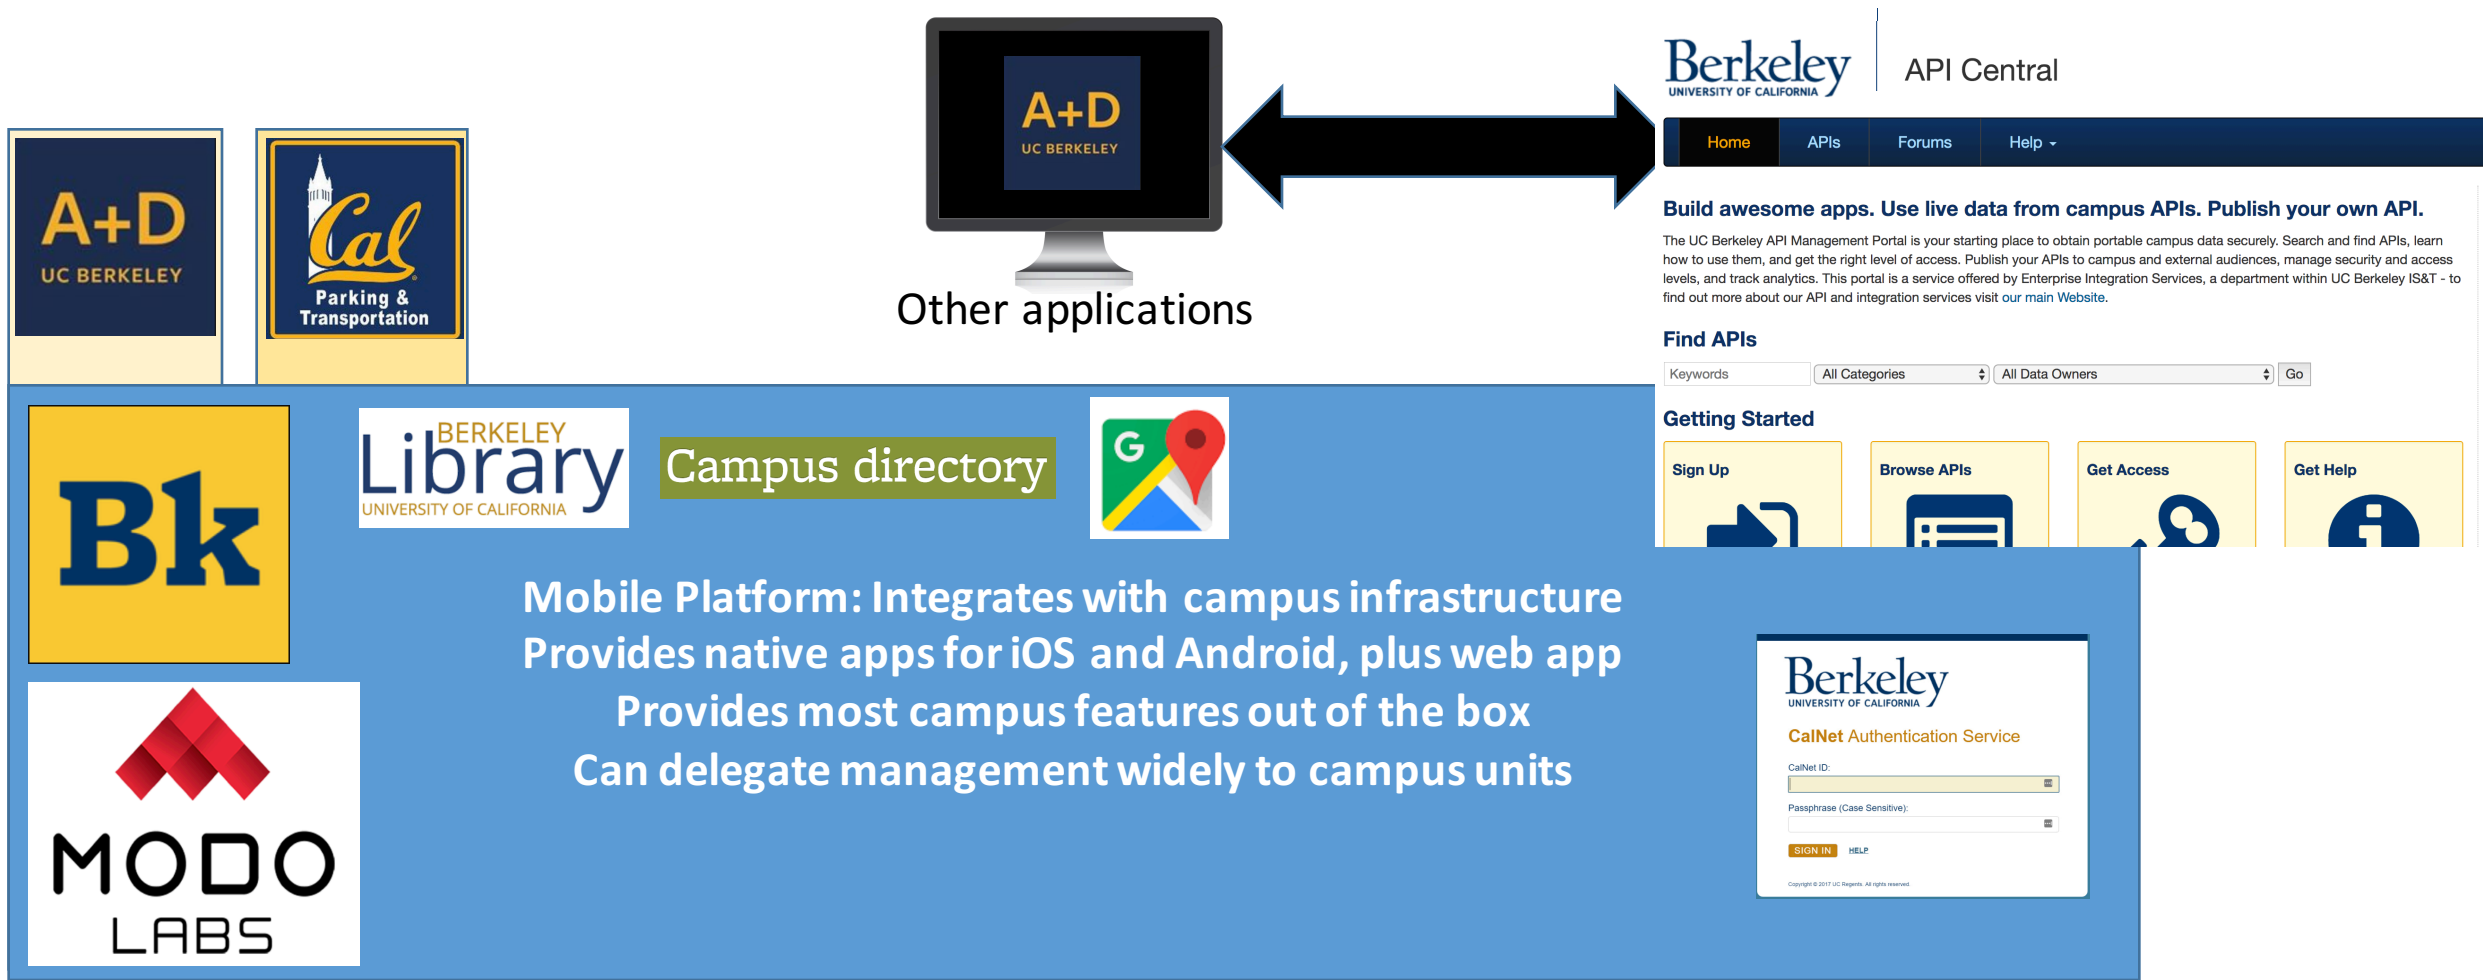

Use a Platform (and the cloud) To lower costs & focus on what matters.

Other applications

Berkeley UNIVERSITY OF CALIFORNIA API Central

Home APIs Forums Help

Build awesome apps. Use live data from campus APIs. Publish your own API.
The UC Berkeley API Management Portal is your starting place to obtain portable campus data securely. Search and find APIs, learn how to use them, and get the right level of access. Publish your APIs to campus and external audiences, manage security and access levels, and track analytics. This portal is a service offered by Enterprise Integration Services, a department within UC Berkeley IS&T - to find out more about our API and integration services visit [our main Website](#).

Find APIs

Keywords All Categories All Data Owners

Getting Started

Mobile Platform: Integrates with campus infrastructure
Provides native apps for iOS and Android, plus web app
Provides most campus features out of the box
Can delegate management widely to campus units

Berkeley UNIVERSITY OF CALIFORNIA

CalNet Authentication Service

CalNet ID:

Passphrase (Case Sensitive):

Copyright © 2017 UC Regents. All rights reserved.